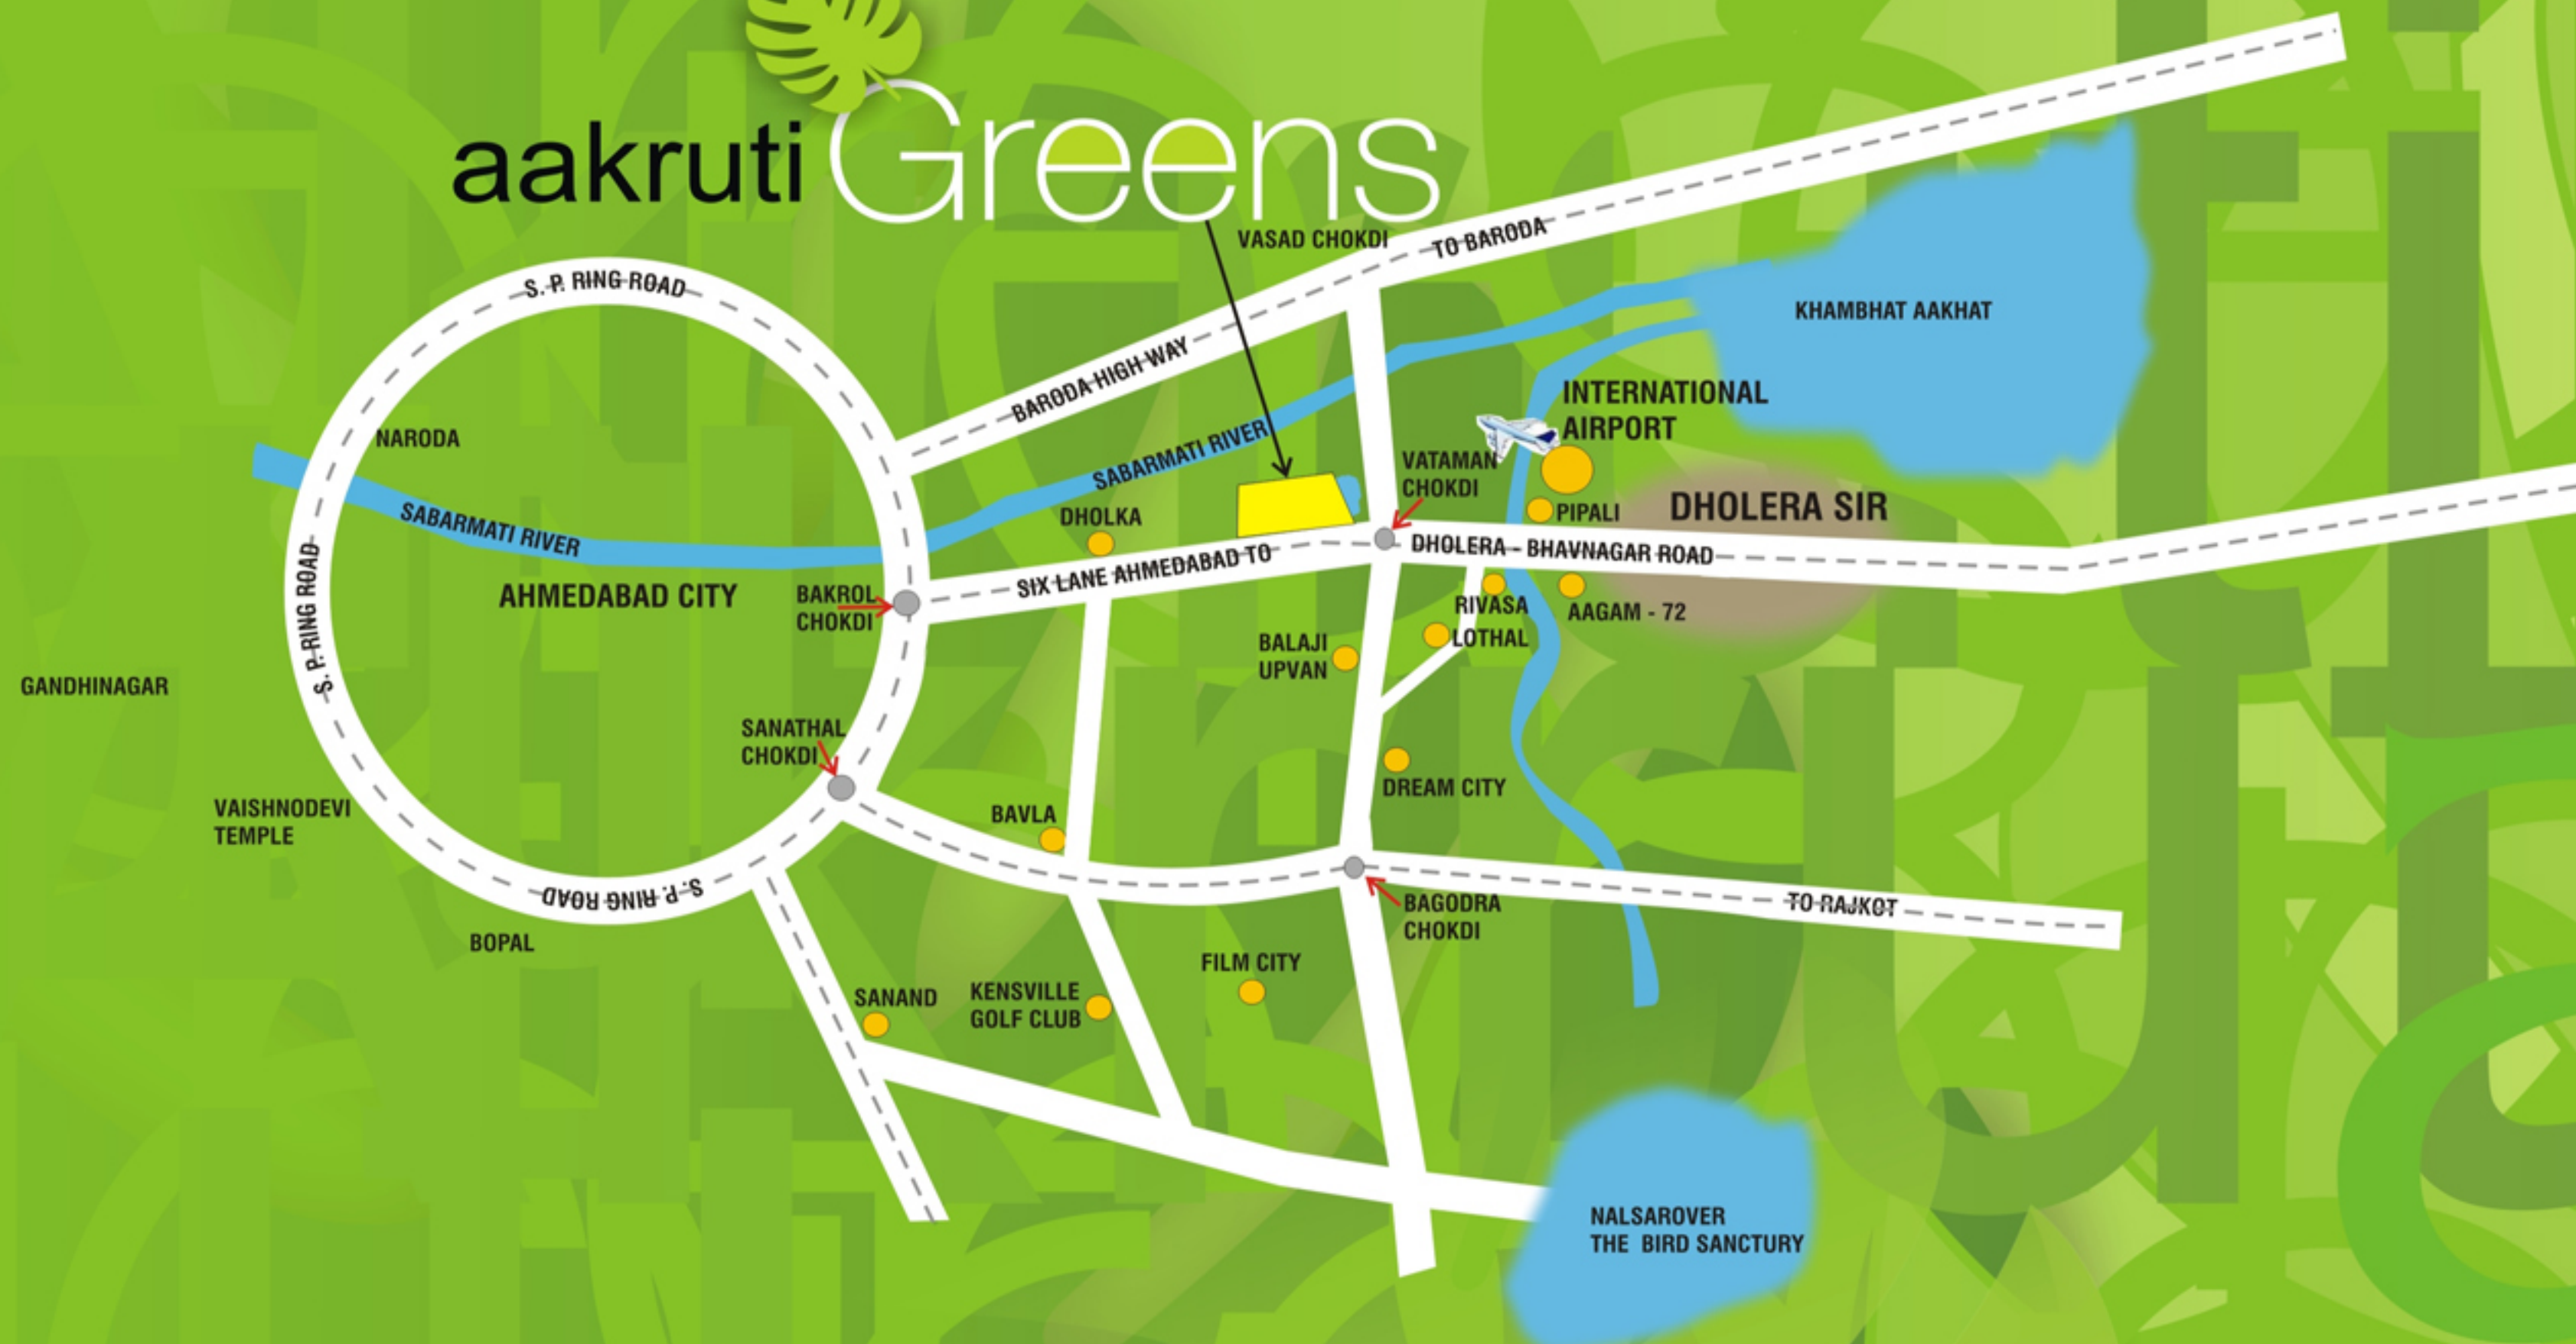

aakruti Greens

A Project By

Office: UGF - 1, Milestone Building, Near Drive-In-Cinema, Ahmedabad-380 052.

Phone : 079-2745 0333

Email : info@aromarealities.com

Web.: www.aromarealities.com

Site : Dholka - Vataman Road, Nr. Dholera SIR, Vataman Chokdi, Dist. Ahmedabad.

For Inquiry : 079 - 6190 1000, 99258 88882